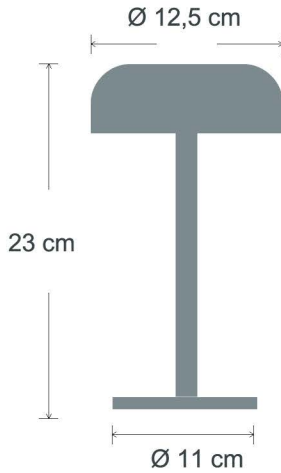

CRI
80+

LUX LED

CRI
90+

LUX HIGH LED

CRI
98+

> ORION SHORT

IP44

3.7 Volt 4400mAh
Lityum İyon Çift Batarya