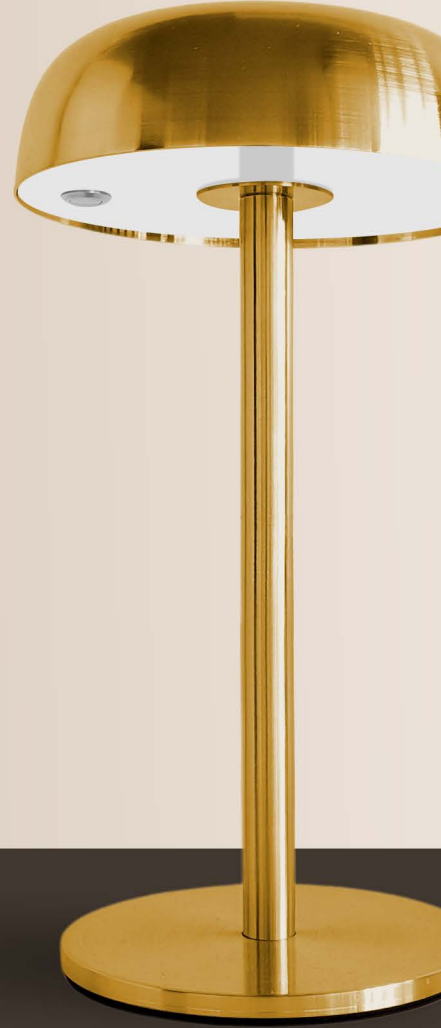

ONYEDI
LIGHTING

ÜRÜN KATALOĐU

ORION SHORT

RECHARGEABLE
CORDLESS LAMPS

ŐARJLI MASA
LAMBALARI

CRI

(COLOR RENDERING INDEX)

STANDARD LED

CRI
80+

LUX LED

CRI
90+

LUX HIGH LED

CRI
98+

> ORION SHORT

IP44

3.7 Volt 4400mAh
Lityum İyon Çift Batarya